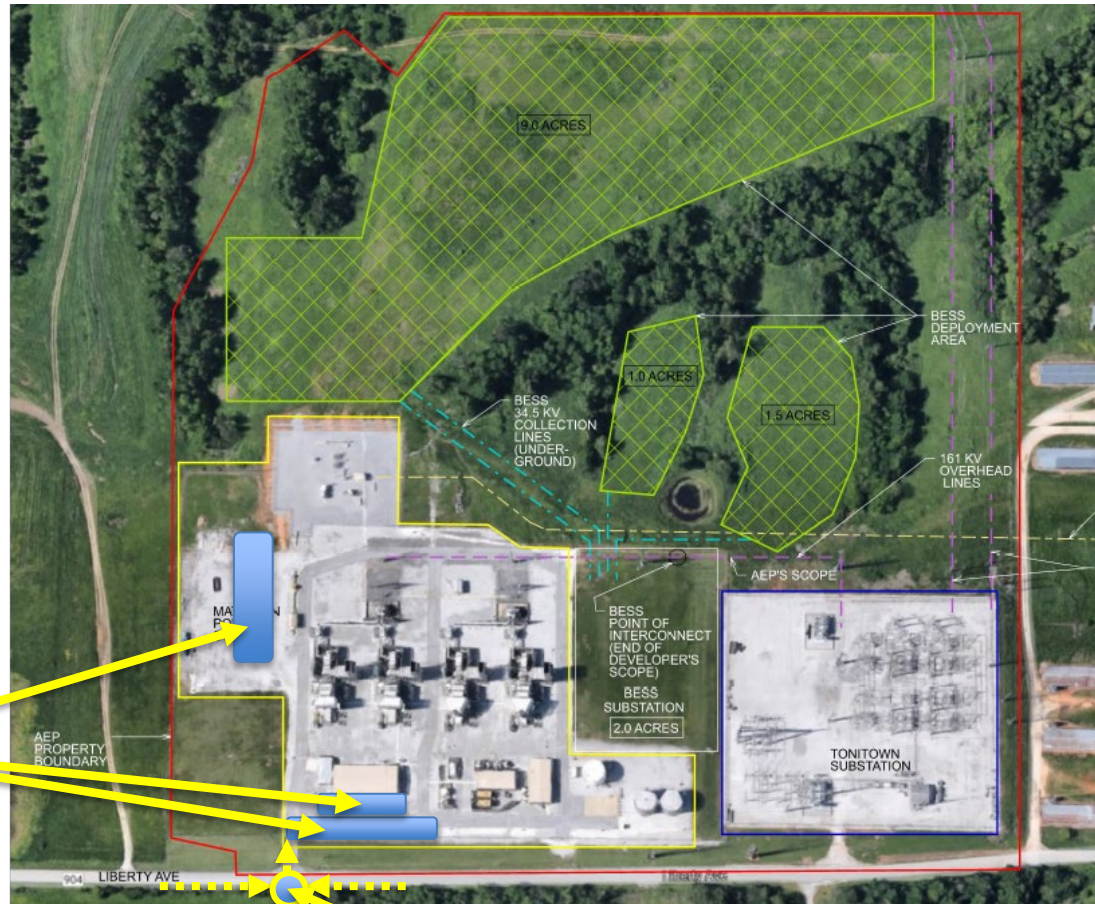

BOUNDLESS ENERGY™

Agenda:

4/23/2026

Arrival 8:30am-9:00am (CST)

Start Time 9:00am (CST)

Meeting Location: DoubleTree by Hilton 4677 W Sunset Ave,
Springdale, AR 72762

Mattison Power Plant - 3046 W Liberty Ave Tontitown, AR 72762

Item	Description	Facilitator	Start (CST)	End (CST)
	Arrival		8:30 AM	9:00 AM
1	Safety/Culture	Ricky Weber / Andy Hostetler	9:00 AM	9:10 AM
2	Site Layout Discussion	Robert Massingill	9:10 AM	9:20 AM
3	Specification Discussion	Robert Massingill	9:20 AM	9:30 AM
4	Q&A	AEP Team	9:30 AM	9:45 AM
5	Drive to Mattison Plant		9:45 AM	10:00 AM
6	Site Walkdown	AEP Team	10:00 AM	10:45 AM
7	Q&A	AEP Team	10:45 AM	11:00 AM

Parking Instructions

- We will meet at the meeting room in the DoubleTree by Hilton, then proceed to the Mattison Plant based on the supplied agenda.
- Parking Areas in blue